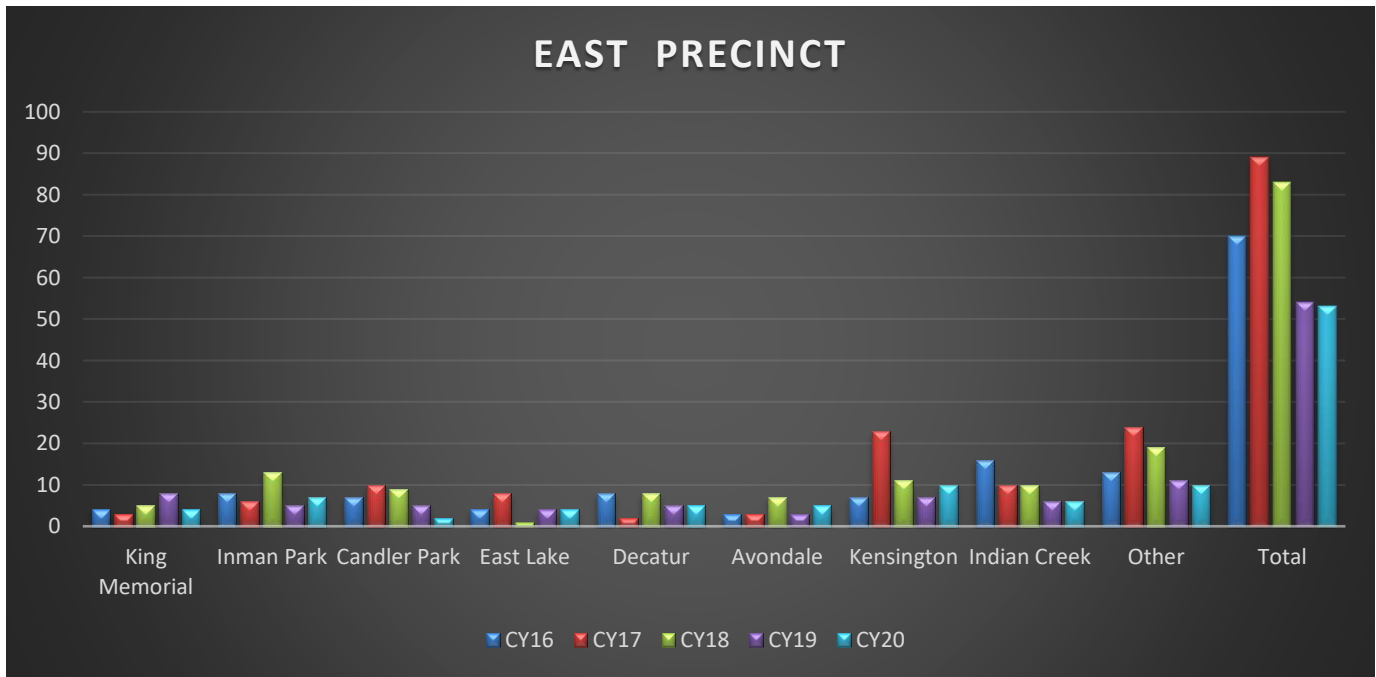

East Precinct Crime Stats

STATION	CY16	CY17	CY18	CY19	CY20
King Memorial	4	3	5	8	4
Inman Park	8	6	13	5	7
Candler Park	7	10	9	5	2
East Lake	4	8	1	4	4
Decatur	8	2	8	5	5
Avondale	3	3	7	3	5
Kensington	7	23	11	7	10
Indian Creek	16	10	10	6	6
Other*	13	24	19	11	10
Total	70	89	83	54	53

*Note: Other indicates Part I Crimes that occurred on MARTA but not at a station (facilities, construction sites, etc.).